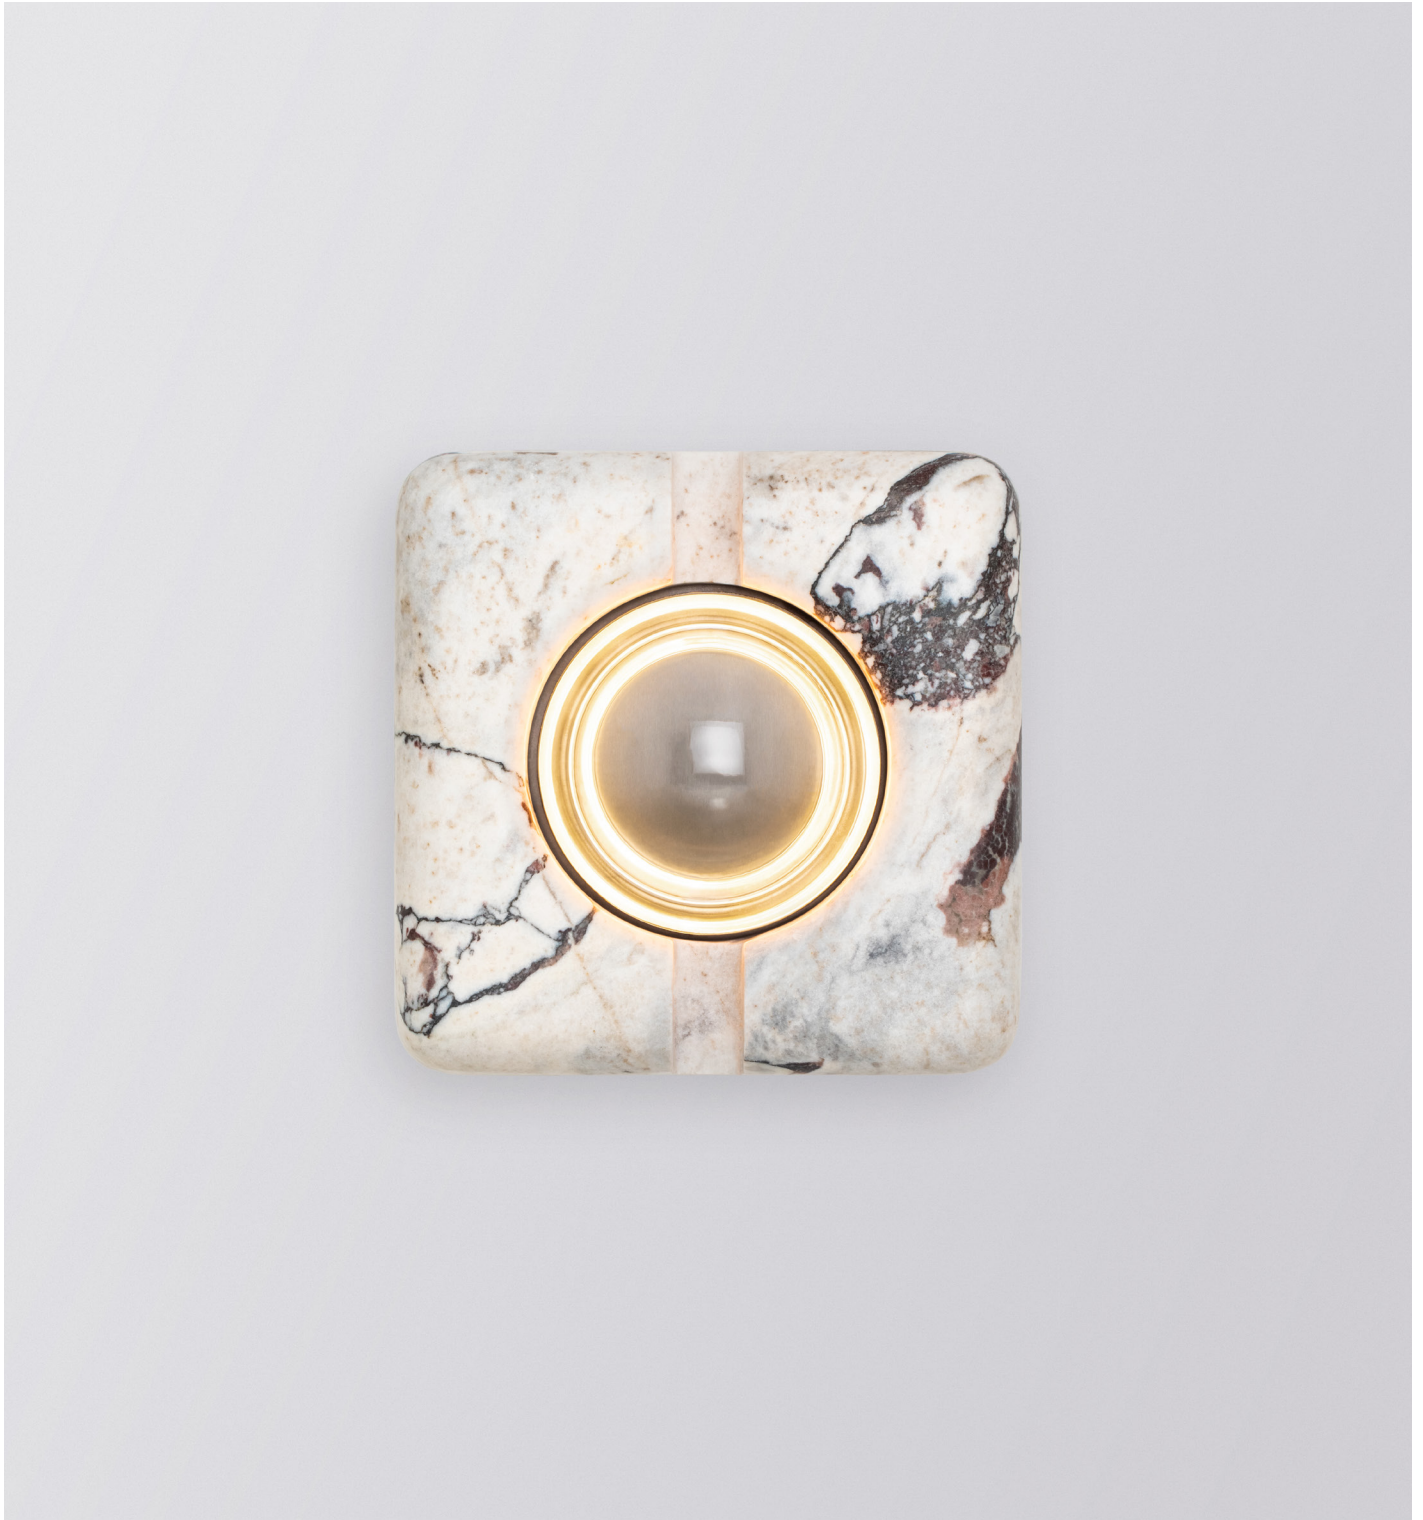

Ulah

Shown in **Travertine** with a **Frosted Solid Glass Half Orb**

INFO@CKSCOLLECTIVE.COM
WWW.CKSCOLLECTIVE.COM

Ulah

Shown in **Viola** with a **Clear Solid Glass Half Orb**

INFO@CKSCOLLECTIVE.COM
WWW.CKSCOLLECTIVE.COM

AVAILABLE OPTIONS	DIMENSIONS	LAMPING & INFORMATION
<p>Base..... Pewter</p> <p>Outer Shell Travertine Viola</p> <p>Glass Half Orb Clear Frosted</p> <p>Temperature 2400K 2700K 3000K</p>	<p>Width..... 10.00"</p> <p>Height 10.00"</p> <p>Depth 3.57"</p> <p>Backplate Height 7.50"</p> <p>Weight 24 lbs</p> <p>Driver is designed to be housed inside a standard round junction box.</p> 	<p>6 watt led 60 watt total incandescent</p> <p>450 Lumen</p> <p>Onboard Driver and LED Module</p> <p>LED life of 50,000 hours 27 years of normal use</p> <p>110V-277V compatible</p> <p>Product is made to order</p> <p>Compatible with LED Dimmer Switches</p> <p>Rated for Damp Locations</p> <p>Custom abilities and options available.</p> <p>Please inquire sales@riloh.com</p>