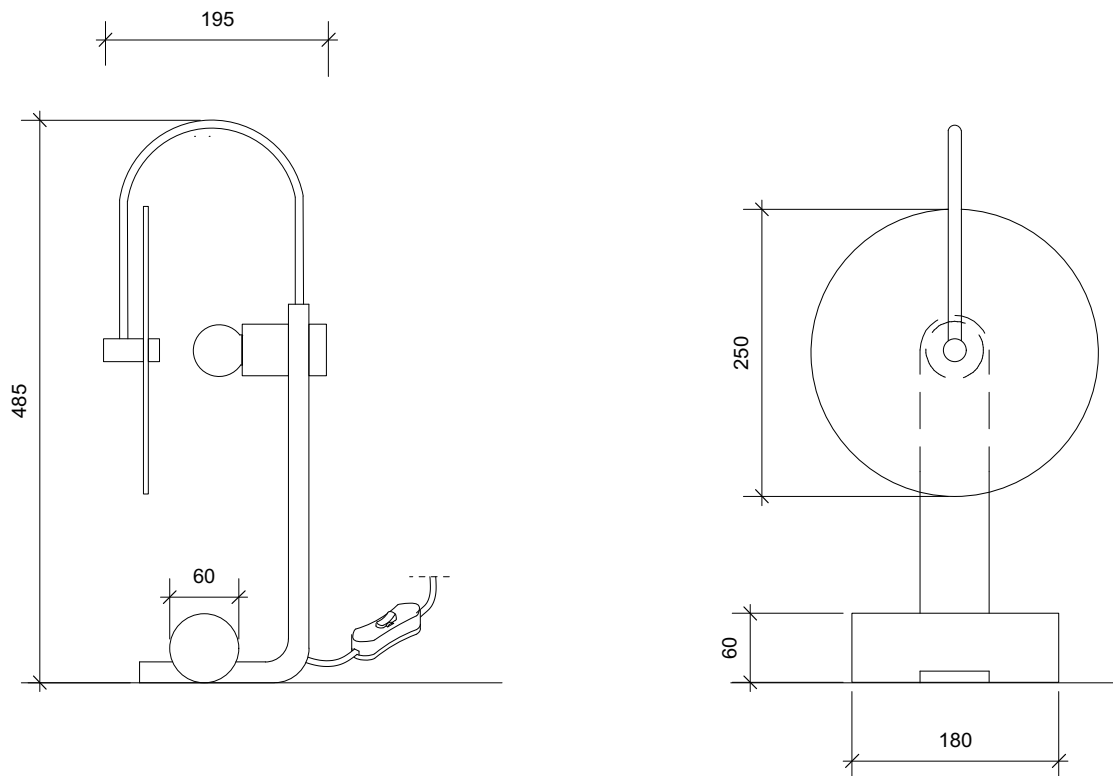

SQUARE IN CIRCLE
S T U D I O

UNIVERSE – TABLE LAMP

REF TL 012

Our glass disc light provides an ambient glow and is held in place by a single, arched arm from one side. The light source projects from the main body through the disc. The cylindrical metal architectural detail at the base provides extra support. Shown in brushed brass with white marble detail and frosted-glass disc diffuser.

MATERIAL:

Electroplated Iron/ hand brushed finish

RECOMMENDED LAMP: 1 x Golf Ball, E27,
LED, 3000K

FINISH:

Brushed brass/ white frosted glass/ white onyx marble
(other finishes available)

MAX WATTAGE:

5W

DIMENSION :

| | | |
|---------------|--------------|---------|
| Height | 485mm | 19.1" |
| Depth: | 195mm | 7.7" |
| Disc diameter | 250mm | 9.8" |
| Base cylinder | 180mm x 60mm | 7" x 2" |

VOLTAGE:

230V

NET WEIGHT: