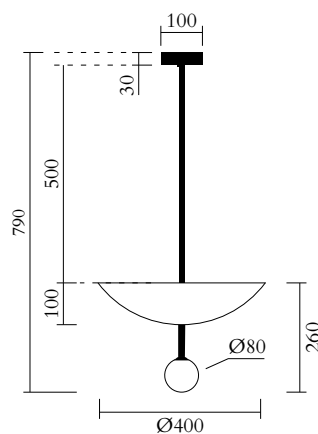

ATELIER ARETI

PRODUCT

Up down 117

Pendant light / Bowl up / Metal tube

MATERIALS AND COLOUR OPTIONS

Powder coated metal; white glass; brushed brass

VERSIONS

Black tube, ceiling attachment and metal tube; brushed brass bowl 117OL-P03-BR01

White tube, ceiling attachment and metal tube; brushed brass bowl 117OL-P03-BR02

Black tube, ceiling attachment, bowl and metal tube 117OL-P03-ME01

White tube, ceiling attachment, bowl and metal tube 117OL-P03-ME02

TECHNICAL DETAILS

1 x G9 LED 5W max

Recommended bulb size: diameter 16mm, total length 47mm (diameter must be under 20mm)

110-230V

IP20

Light bulb not included

WEIGHT

10 kg

MADE IN

Germany

Sizes in mm. Flat attachments available only under request. Variations in colour and size are available for some collections, please contact Areti for more details.

Our collections are hand made and made to order, small irregularities in shape or surface will occur, they are inherent to the hand made process and should not be seen as flaws. For detailed information on any products: contact@atelierareti.com