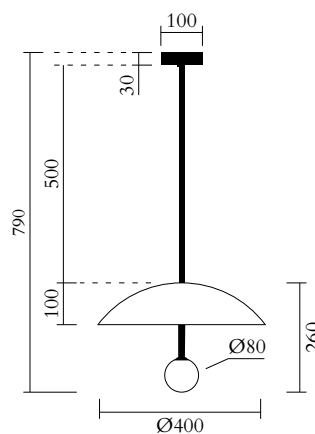

White tube, ceiling attachment, bowl and fabric cable 117OL-P06-ME02

TECHNICAL DETAILS

6 x G9 LED 5W max

Recommended bulb size: diameter 16mm, total length 47mm (diameter must be under 20mm)

110-230V

IP20

White acrylic panel equipped by 5 x G9 bulbs

TECHNICAL DETAILS

6 x G9 LED 5W max

Recommended bulb size: diameter 16mm, total length 47mm (diameter must be under 20mm)

110-230V

IP20

White acrylic panel equipped by 5 x G9 bulbs

Light bulb for the globe not included

WEIGHT

10 kg

MADE IN

Germany

Sizes in mm. Flat attachments available only under request. Variations in colour and size are available for some collections, please contact Areti for more details.

Our collections are hand made and made to order, small irregularities in shape or surface will occur, they are inherent to the hand made process and should not be seen as flaws. For detailed information on any products: contact@atelierareti.com