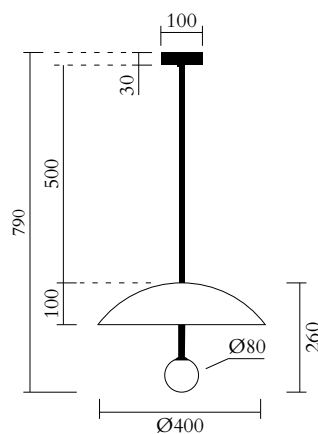

ATELIER ARETI

PRODUCT

Up down 117

Pendant light / Bowl down / Metal tube

MATERIALS AND COLOUR OPTIONS

Powder coated metal; white glass; bras; fabric covered cable

VERSIONS

Black tube, ceiling attachment and metal tube; brushed brass bowl 117OL-P04-BR01

White tube, ceiling attachment and metal tube; brushed brass bowl 117OL-P04-BR02

Black tube, ceiling attachment, bowl and metal tube 117OL-P04-ME01

White tube, ceiling attachment, bowl and metal tube 117OL-P04-ME02

TECHNICAL DETAILS

6 x G9 LED 5W max

Recommended bulb size: diameter 16mm, total length 47mm (diameter must be under 20mm)

110-230V

IP20

White acrylic panel equipped by 5 x G9 bulbs

Light bulb for the globe not included

WEIGHT

8 kg

MADE IN

Germany

Sizes in mm. Flat attachments available only under request. Variations in colour and size are available for some collections, please contact Areti for more details.

Our collections are hand made and made to order, small irregularities in shape or surface will occur, they are inherent to the hand made process and should not be seen as flaws. For detailed information on any products: contact@atelierareti.com