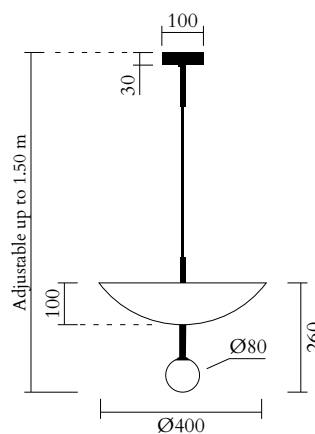

TECHNICAL DETAILS

6 x G9 LED 5W max

Recommended bulb size: diameter 16mm, total length 47mm (diameter must be under 20mm)

110-230V

IP20

White acrylic panel equipped by 5 x G9 bulbs

Light bulb for the globe not included

White tube, ceiling attachment, bowl and fabric cable 117OL-P05-ME02

TECHNICAL DETAILS

6 x G9 LED 5W max

Recommended bulb size: diameter 16mm, total length 47mm (diameter must be under 20mm)

110-230V

IP20

White acrylic panel equipped by 5 x G9 bulbs

Light bulb for the globe not included

WEIGHT

8 kg

MADE IN

Germany

Sizes in mm. Flat attachments available only under request. Variations in colour and size are available for some collections, please contact Areti for more details.

White tube, ceiling attachment, bowl and fabric cable 117OL-P06-ME02

TECHNICAL DETAILS

6 x G9 LED 5W max

Recommended bulb size: diameter 16mm, total length 47mm (diameter must be under 20mm)

110-230V

IP20

White acrylic panel equipped by 5 x G9 bulbs