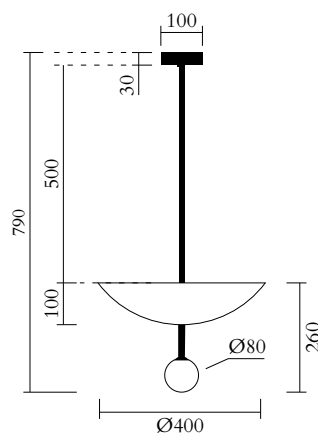

ATELIER ARETI

PRODUCT

Up down 117

Pendant light / Bowl up with light / Metal tube

MATERIALS AND COLOUR OPTIONS

Powder coated metal; white glass; brushed brass; white acrylic panel

VERSIONS

Black tube, ceiling attachment and metal tube; brushed brass bowl 117OL-P07-BR01

White tube, ceiling attachment and metal tube; brushed brass bowl 117OL-P07-BR02

Black tube, ceiling attachment, bowl and metal tube 117OL-P07-ME01

White tube, ceiling attachment, bowl and metal tube 117OL-P07-ME02

TECHNICAL DETAILS

6 x G9 LED 5W max

Recommended bulb size: diameter 16mm, total length 47mm (diameter must be under 20mm)

110-230V

IP20

White acrylic panel equipped by 5 x G9 bulbs

Light bulb for the globe not included

WEIGHT

10 kg

MADE IN

Germany

Sizes in mm. Flat attachments available only under request. Variations in colour and size are available for some collections, please contact Areti for more details.

Our collections are hand made and made to order, small irregularities in shape or surface will occur, they are inherent to the hand made process and should not be seen as flaws. For detailed information on any products: contact@atelierareti.com