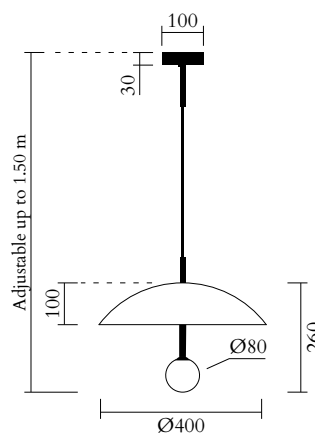

ATELIER ARETI

PRODUCT

Up down 117

Pendant light / Bowl down / Fabric cable

MATERIALS AND COLOUR OPTIONS

Powder coated metal; white glass; brushed brass; fabric covered cable

VERSIONS

Black tube, ceiling attachment and fabric cable; brushed brass bowl 117OL-P02-BR01

White tube, ceiling attachment and fabric cable; brushed brass bowl 117OL-P02-BR02

Black tube, ceiling attachment, bowl and fabric cable 117OL-P02-ME01

White tube, ceiling attachment, bowl and fabric cable 117OL-P02-ME02

TECHNICAL DETAILS

1 x G9 LED 5W max

Recommended bulb size: diameter 16mm, total length 47mm (diameter must be under 20mm)

110-230V

IP20

Light bulb not included

WEIGHT

8 kg

MADE IN

Germany

Sizes in mm. Flat attachments available only under request. Variations in colour and size are available for some collections, please contact Areti for more details.

Our collections are hand made and made to order, small irregularities in shape or surface will occur, they are inherent to the hand made process and should not be seen as flaws. For detailed information on any products: contact@atelierareti.com