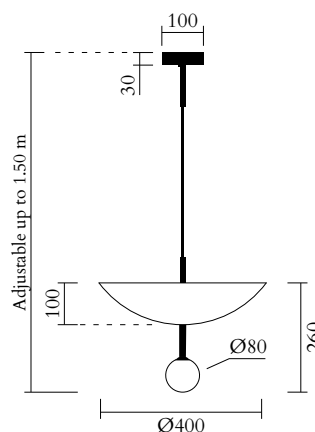

ATELIER ARETI

PRODUCT

Up down 117

Pendant light / Bowl up / Fabric cable

MATERIALS AND COLOUR OPTIONS

Powder coated metal; white glass; brushed brass ; fabric covered cable

VERSIONS

Black tube, ceiling attachment and fabric cable; brushed brass bowl 117OL-P01-BR01

White tube, ceiling attachment and fabric cable; brushed brass bowl 117OL-P01-BR02

Black tube, ceiling attachment, bowl and fabric cable 117OL-P01-ME01

White tube, ceiling attachment, bowl and fabric cable 117OL-P01-ME02

TECHNICAL DETAILS

1 x G9 LED 5W max

Recommended bulb size: diameter 16mm, total length 47mm (diameter must be under 20mm)

110-230V

IP20

Light bulb not included

WEIGHT

8 kg

MADE IN

Germany

Sizes in mm. Flat attachments available only under request. Variations in colour and size are available for some collections, please contact Areti for more details.

Our collections are hand made and made to order, small irregularities in shape or surface will occur, they are inherent to the hand made process and should not be seen as flaws. For detailed information on any products: contact@atelierareti.com