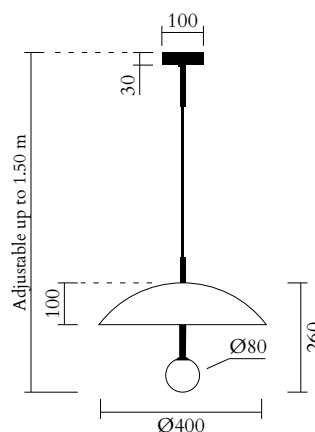

TECHNICAL DETAILS

6 x G9 LED 5W max

Recommended bulb size: diameter 16mm, total length 47mm (diameter must be under 20mm)

110-230V

IP20

White acrylic panel equipped by 5 x G9 bulbs

Light bulb for the globe not included

White tube, ceiling attachment, bowl and fabric cable 117OL-P06-ME02

TECHNICAL DETAILS

6 x G9 LED 5W max

Recommended bulb size: diameter 16mm, total length 47mm (diameter must be under 20mm)

110-230V

IP20

White acrylic panel equipped by 5 x G9 bulbs

Light bulb for the globe not included

WEIGHT

8 kg

MADE IN

Germany

Sizes in mm. Flat attachments available only under request. Variations in colour and size are available for some collections, please contact Areti for more details.