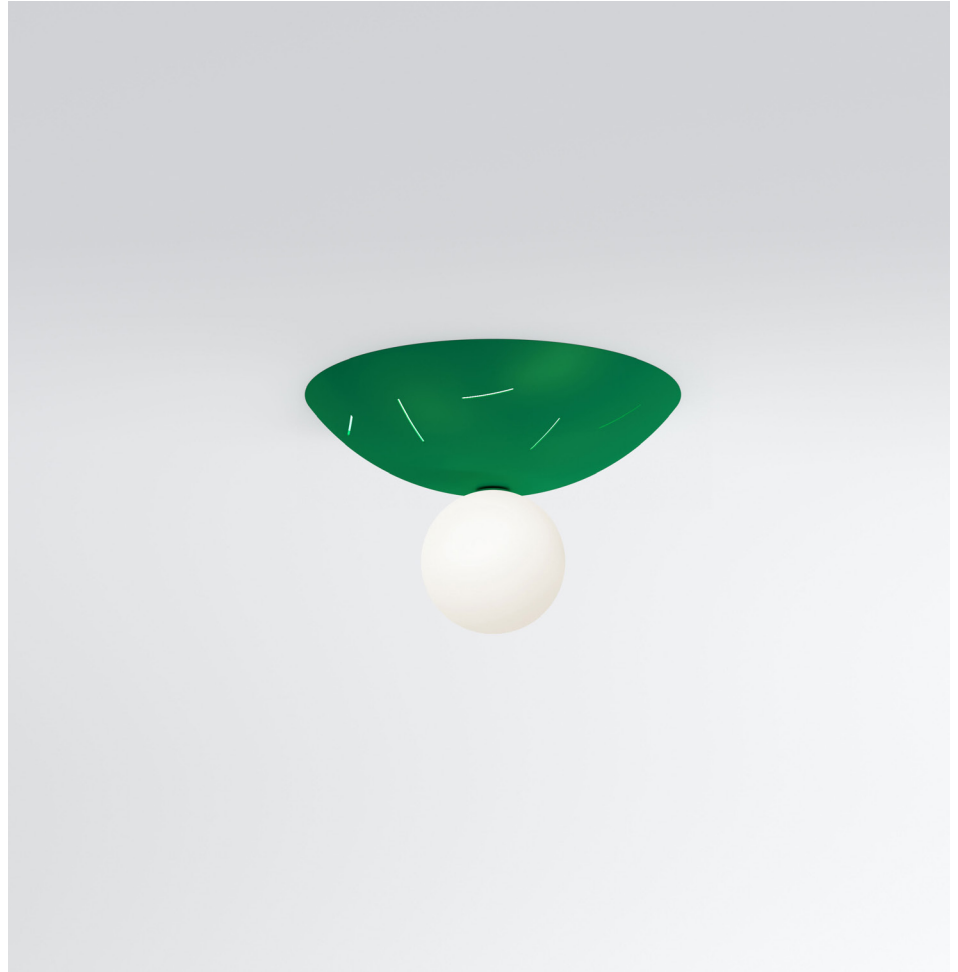

ATELIER ARETI

PRODUCT

Up and down 377
Ceiling light / Bowl up with cuts

MATERIALS AND COLOUR OPTIONS

Brushed brass; powder coated metal; white glass

VERSIONS

Brushed brass structure 377OL-C03-BR01
Coloured metal structure 377OL-C03-ME01

TECHNICAL DETAILS

1 x G9 LED 5W max
110-230V
IP20
Lights bulb not included

MADE IN

Germany

Sizes in mm. Flat attachments available under request. Variations in colour and size are available for some collections, please contact Areti for more details.

Our collections are hand made and made to order, small irregularities in shape or surface will occur, they are inherent to the hand made process and should not be seen as flaws. For detailed information on any products: contact@atelierareti.com