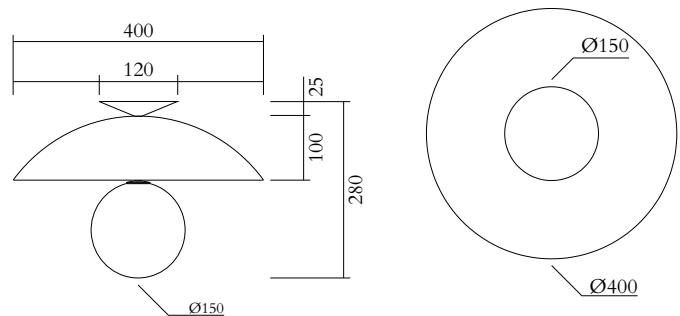

ATELIER ARETI

PRODUCT

Up and down 377
Ceiling light / Bowl down with tube

MATERIALS AND COLOUR OPTIONS

Brushed brass; white glass

VERSIONS

Brushed brass structure 377OL-C05-BR01

TECHNICAL DETAILS

1 x G9 LED 5W max
110-230V
IP20
Lights bulb not included

MADE IN

Germany

Sizes in mm. Flat attachments available under request. Variations in colour and size are available for some collections, please contact Areti for more details.

Our collections are hand made and made to order, small irregularities in shape or surface will occur, they are inherent to the hand made process and should not be seen as flaws. For detailed information on any products: contact@atelierareti.com