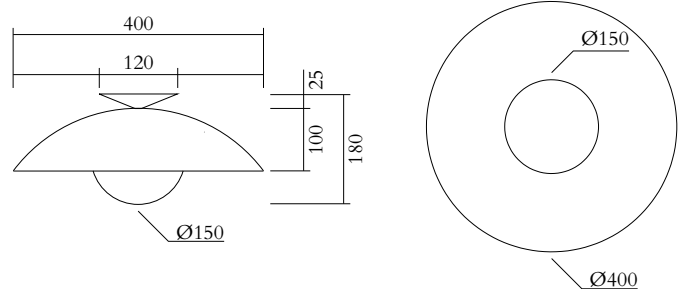

TECHNICAL DETAILS

1 x G9 LED 5W max

110-230V

IP20

Lights bulb not included

MADE IN

Germany

Sizes in mm. Flat attachments available under request. Variations in colour and size are available for some collections, please contact Areti for more details.