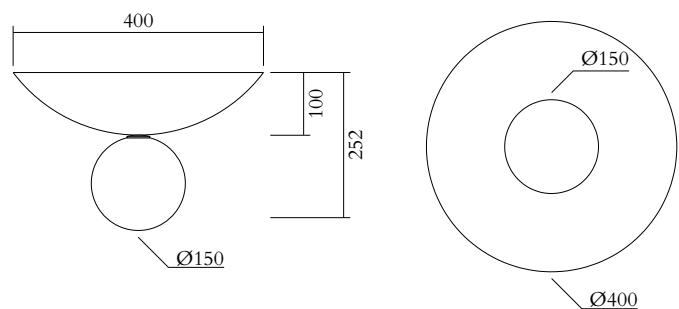

ATELIER ARETI

PRODUCT

Up and down 377
Ceiling light / Bowl up

MATERIALS AND COLOUR OPTIONS

Brushed brass; white glass

VERSIONS

Brushed brass structure

377OL-C01-BR01

Half brushed brass, half coloured structure

377OL-C01-BR02

TECHNICAL DETAILS

1 x G9 LED 5W max

110-230V

IP20

Lights bulb not included

MADE IN

Germany

Sizes in mm. Flat attachments available under request. Variations in colour and size are available for some collections, please contact Areti for more details.

Our collections are hand made and made to order, small irregularities in shape or surface will occur, they are inherent to the hand made process and should not be seen as flaws. For detailed information on any products: contact@atelierareti.com