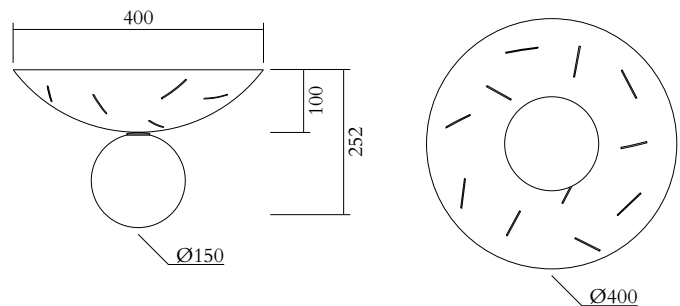

ATELIER ARETI

PRODUCT

Up and down 377
Ceiling light / Bowl up with cuts

MATERIALS AND COLOUR OPTIONS

Brushed brass; powder coated metal; white glass

VERSIONS

Brushed brass structure 377OL-C03-BR01
Coloured metal structure 377OL-C03-ME01

TECHNICAL DETAILS

1 x G9 LED 5W max
110-230V
IP20
Lights bulb not included

MADE IN

Germany

Sizes in mm. Flat attachments available under request. Variations in colour and size are available for some collections, please contact Areti for more details.

Our collections are hand made and made to order, small irregularities in shape or surface will occur, they are inherent to the hand made process and should not be seen as flaws. For detailed information on any products: contact@atelierareti.com