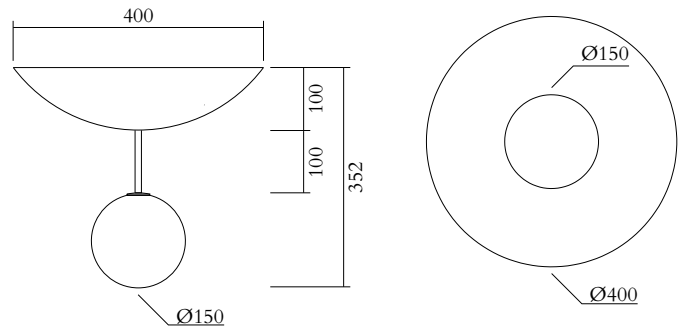

ATELIER ARETI

PRODUCT

Up and down 377
Ceiling light / Bowl up with tube

MATERIALS AND COLOUR OPTIONS

Brushed brass; powder coated metal; white glass

VERSIONS

Brushed brass structure
377OL-C04-BR01
Half brushed brass, half coloured structure
377OL-C04-BR02

TECHNICAL DETAILS

1 x G9 LED 5W max
110-230V
IP20
Lights bulb not included

MADE IN

Germany

Sizes in mm. Flat attachments available under request. Variations in colour and size are available for some collections, please contact Areti for more details.

Our collections are hand made and made to order, small irregularities in shape or surface will occur, they are inherent to the hand made process and should not be seen as flaws. For detailed information on any products: contact@atelierareti.com