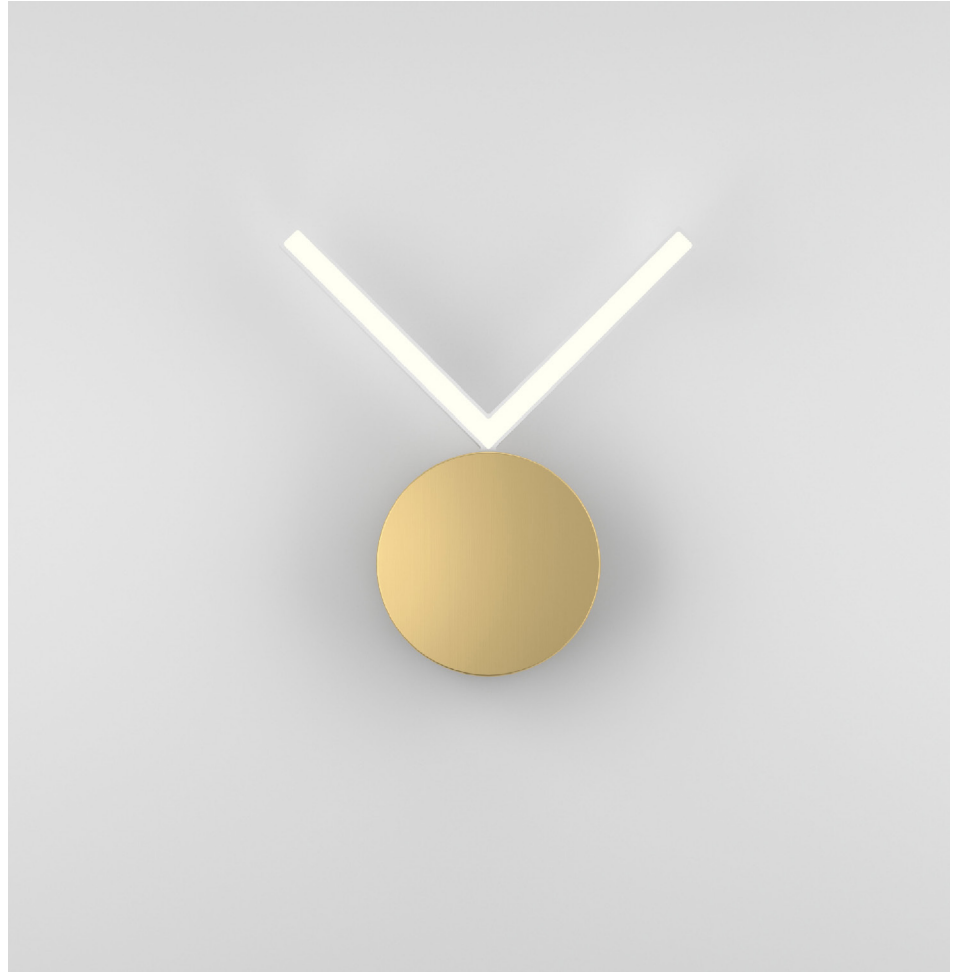

ATELIER ARETI

PRODUCT

V light 386

Wall light / 2 lines up

MATERIALS AND COLOUR OPTIONS

Brushed brass; nickel; white acrylic

VERSIONS

Brushed brass structure; white acrylic panels

386OL-W01-BR01

Nickel structure; white acrylic panels

386OL-W01-NI01

TECHNICAL DETAILS

Built in LED 7 W

Input voltage EU: 230V

Input voltage US: 110V

Output voltage: 24V

2700K

IP20

NOTE

Built in LED light source can be changed by Atelier Areti or a qualified workshop only

MADE IN

Germany

Sizes in mm. Flat attachments available under request. Variations in colour and size are available for some collections, please contact Areti for more details.

Our collections are hand made and made to order, small irregularities in shape or surface will occur, they are inherent to the hand made process and should not be seen as flaws. For detailed information on any products: contact@atelierareti.com