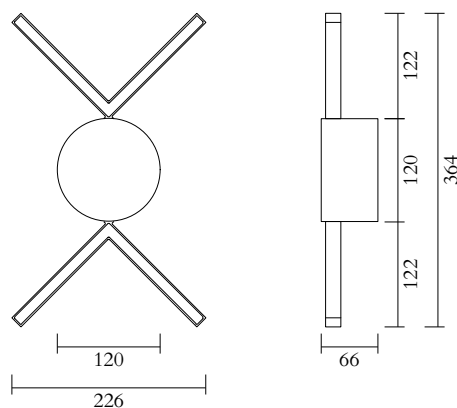

ATELIER ARETI

PRODUCT

V light 386

Wall light / 2 lines up + 2 lines down

MATERIALS AND COLOUR OPTIONS

Brushed brass; nickel; white acrylic

VERSIONS

Brushed brass structure; white acrylic panels

386OL-W02-BR01

Nickel structure; white acrylic panels

386OL-W02-NI01

TECHNICAL DETAILS

Built in LED 14 W

Input voltage EU: 230V

Input voltage US: 110V

Output voltage: 24V

2700K

IP20

NOTE

Built in LED light source can be changed by Atelier Areti or a qualified workshop only

MADE IN

Germany

Sizes in mm. Flat attachments available under request. Variations in colour and size are available for some collections, please contact Areti for more details.

Our collections are hand made and made to order, small irregularities in shape or surface will occur, they are inherent to the hand made process and should not be seen as flaws. For detailed information on any products: contact@atelierareti.com