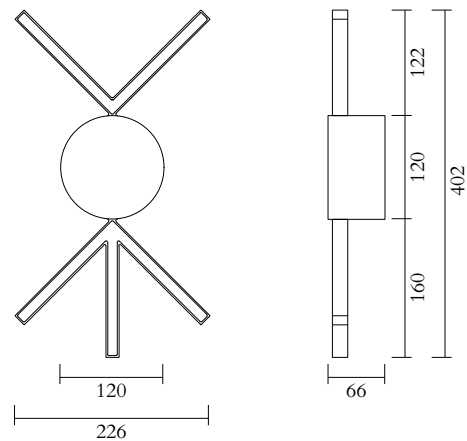

ATELIER ARETI

PRODUCT

V light 386
Wall light / 2 lines up + 3 lines down

MATERIALS AND COLOUR OPTIONS

Brushed brass; nickel; white acrylic

VERSIONS

Brushed brass structure; white acrylic panels

386OL-W03-BR01

Nickel structure; white acrylic panels

386OL-W03-NI01

TECHNICAL DETAILS

Built in LED 17 W

Input voltage EU: 230V

Input voltage US: 110V

Output voltage: 24V

2700K

IP20

NOTE

Built in LED light source can be changed by Atelier Areti or a qualified workshop only

MADE IN

Germany

Sizes in mm. Flat attachments available under request. Variations in colour and size are available for some collections, please contact Areti for more details.

Our collections are hand made and made to order, small irregularities in shape or surface will occur, they are inherent to the hand made process and should not be seen as flaws. For detailed information on any products: contact@atelierareti.com