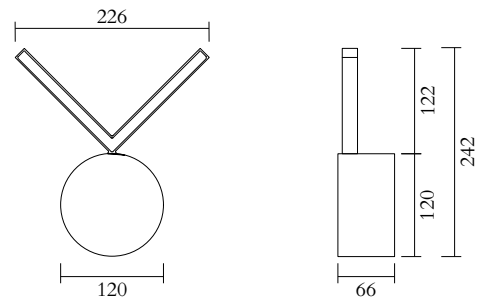

386OL-W01-BR01

Nickel structure; white acrylic panels

386OL-W01-NI01

TECHNICAL DETAILS

Built in LED 7 W

Input voltage EU: 230V

Input voltage US: 110V

Output voltage: 24V

2700K

IP20

NOTE

Built in LED light source can be changed by Atelier Areti or a qualified workshop only

MADE IN

Germany

Sizes in mm. Flat attachments available under request. Variations in colour and size are available for some collections, please contact Areti for more details.