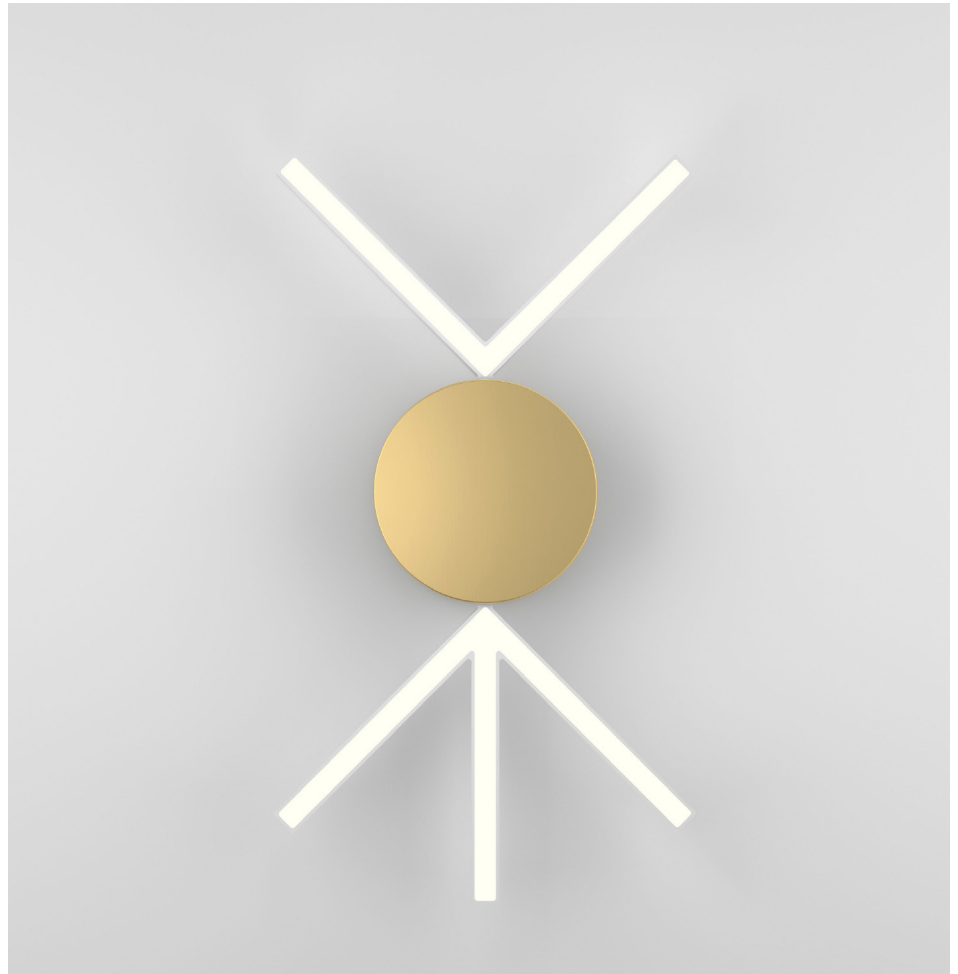

ATELIER ARETI

PRODUCT

V light 386
Wall light / 2 lines up + 3 lines down

MATERIALS AND COLOUR OPTIONS

Brushed brass; nickel; white acrylic

VERSIONS

Brushed brass structure; white acrylic panels

386OL-W03-BR01

Nickel structure; white acrylic panels

386OL-W03-NI01

TECHNICAL DETAILS

Built in LED 17 W

Input voltage EU: 230V

Input voltage US: 110V

Output voltage: 24V

2700K

IP20

NOTE

Built in LED light source can be changed by Atelier Areti or a qualified workshop only

MADE IN

Germany

Sizes in mm. Flat attachments available under request. Variations in colour and size are available for some collections, please contact Areti for more details.

Our collections are hand made and made to order, small irregularities in shape or surface will occur, they are inherent to the hand made process and should not be seen as flaws. For detailed information on any products: contact@atelierareti.com