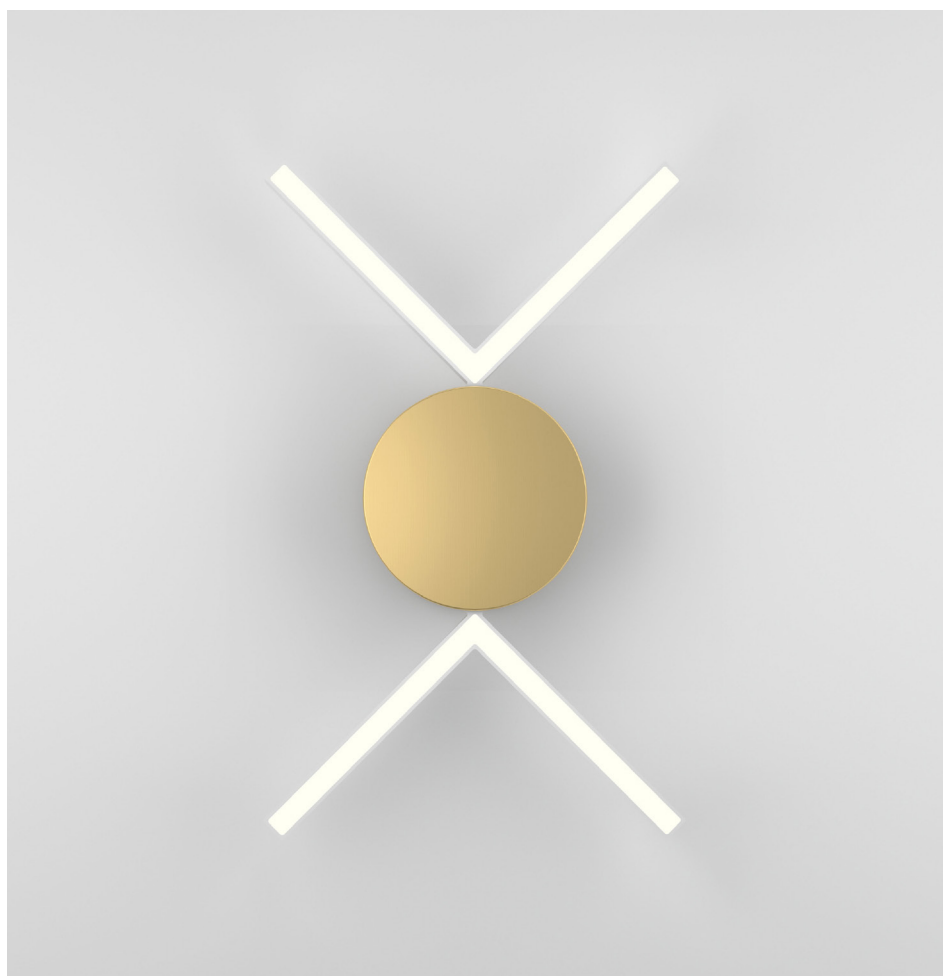

ATELIER ARETI

PRODUCT

V light 386

Wall light / 2 lines up + 2 lines down

MATERIALS AND COLOUR OPTIONS

Brushed brass; nickel; white acrylic

VERSIONS

Brushed brass structure; white acrylic panels

386OL-W02-BR01

Nickel structure; white acrylic panels

386OL-W02-NI01

TECHNICAL DETAILS

Built in LED 14 W

Input voltage EU: 230V

Input voltage US: 110V

Output voltage: 24V

2700K

IP20

NOTE

Built in LED light source can be changed by Atelier Areti or a qualified workshop only

MADE IN

Germany

Sizes in mm. Flat attachments available under request. Variations in colour and size are available for some collections, please contact Areti for more details.

Our collections are hand made and made to order, small irregularities in shape or surface will occur, they are inherent to the hand made process and should not be seen as flaws. For detailed information on any products: contact@atelierareti.com