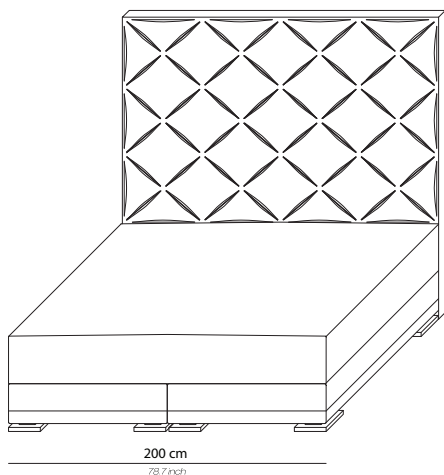

Bed 200/210

Base / Feet / Finish	Fabric (m)	Leather (m²)	Note
Polished chrome, mattress medium	21	42	Incl. headboard, boxspring and mattress
Polished chrome, mattress firm	21	42	Incl. headboard, boxspring and mattress