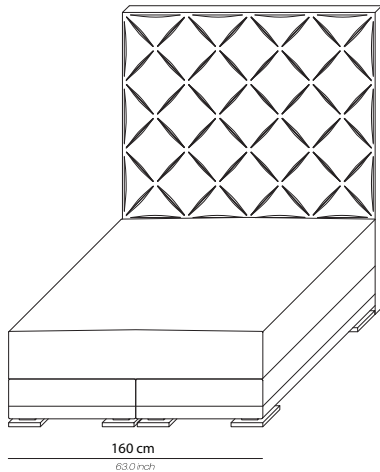

VENDÔME

PRODUCT INFORMATION - BEDS

Boxspring	Medium-density fibreboard (MDF), silicone fiber, pocket spring and felt padding
Mattress loft	Latex core, pocket system. Reversible top layer: silk on one side and camel hair on the other side Mattress available in medium or firm
Headboard	Medium-density fibreboard panel, styrofoam, foam, lining and fabric
Feet	Polished chrome

Bed 160/210

Base / Feet / Finish	Fabric (m)	Leather (m²)	Note
Polished chrome, mattress medium	19	38	Incl. headboard, boxspring and mattress
Polished chrome, mattress firm	19	38	Incl. headboard, boxspring and mattress