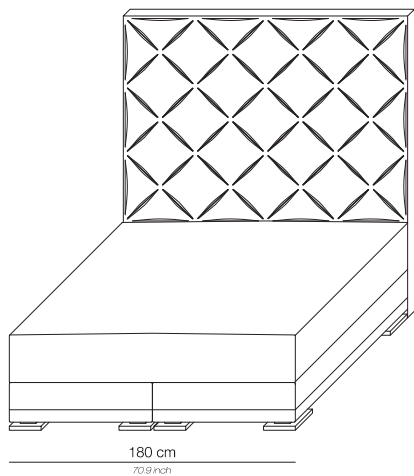

Bed 180/200

Base / Feet / Finish	Fabric (m)	Leather (m²)	Note
Polished chrome, mattress medium	20	40	Incl. headboard, boxspring and mattress
Polished chrome, mattress firm	20	40	Incl. headboard, boxspring and mattress