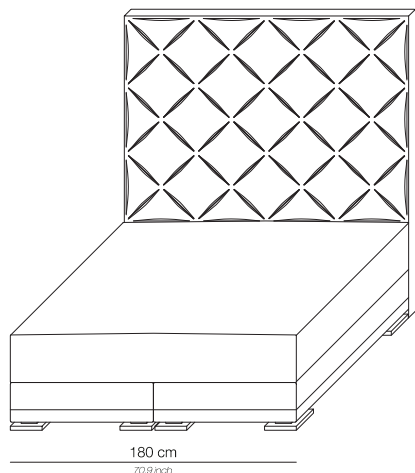

Bed 180/210

Base / Feet / Finish	Fabric (m)	Leather (m²)	Note
Polished chrome, mattress medium	20	40	Incl. headboard, boxspring and mattress
Polished chrome, mattress firm	20	40	Incl. headboard, boxspring and mattress