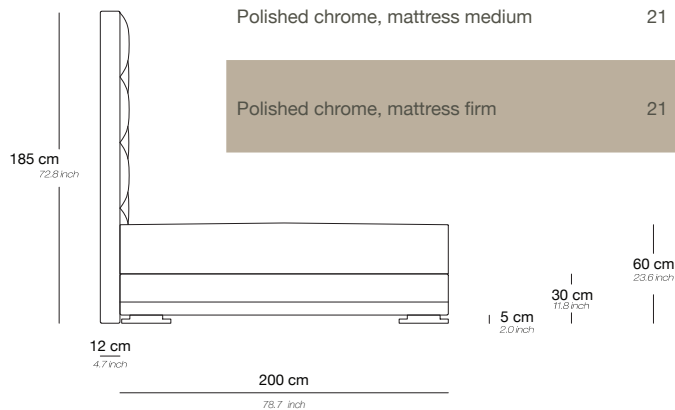

Bed 200/200

Base / Feet / Finish	Fabric (m)	Leather (m²)	Note
Polished chrome, mattress medium	21	42	Incl. headboard, boxspring and mattress
Polished chrome, mattress firm	21	42	Incl. headboard, boxspring and mattress