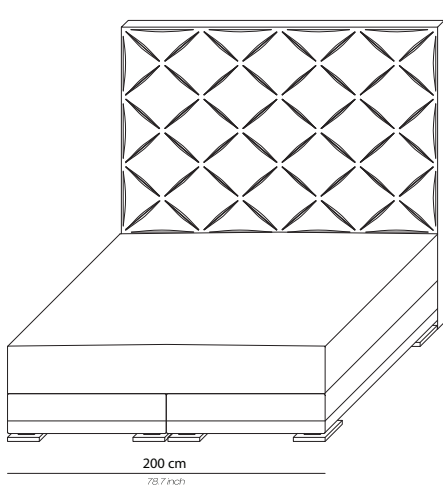

Bed 200/200

Base / Feet / Finish	Fabric (m)	Leather (m²)	Note
Polished chrome, mattress medium	21	42	Incl. headboard, boxspring and mattress
Polished chrome, mattress firm	21	42	Incl. headboard, boxspring and mattress