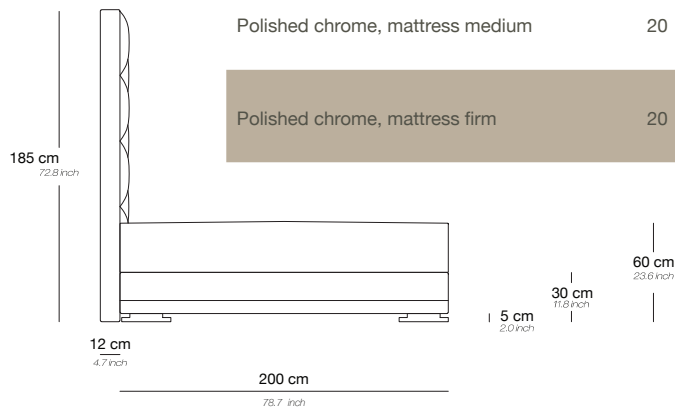

Bed 180/200

Base / Feet / Finish	Fabric (m)	Leather (m²)	Note
Polished chrome, mattress medium	20	40	Incl. headboard, boxspring and mattress
Polished chrome, mattress firm	20	40	Incl. headboard, boxspring and mattress