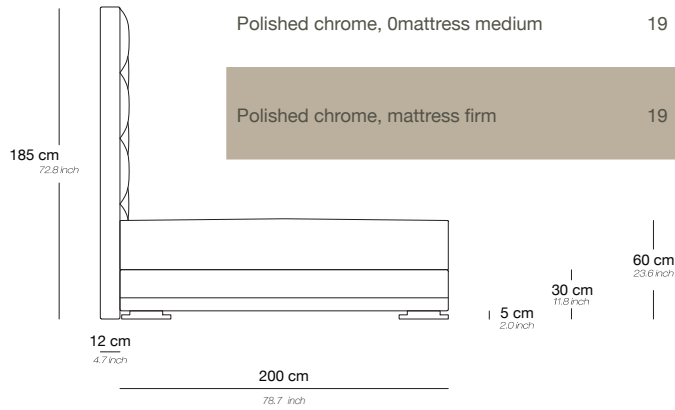

Bed 160/200

Base / Feet / Finish	Fabric (m)	Leather (m ²)	Note
Polished chrome, 0mattress medium	19	38	Incl. headboard, boxspring and mattress
Polished chrome, mattress firm	19	38	Incl. headboard, boxspring and mattress