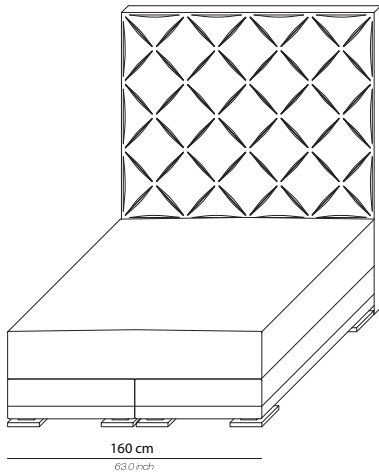

VENDÔME

PRODUCT INFORMATION - BEDS

Boxspring	Medium-density fibreboard (MDF), silicone fiber, pocket spring and felt padding
Mattress loft	Latex core, pocket system. Reversible top layer: silk on one side and camel hair on the other side Mattress available in medium or firm
Headboard	Medium-density fibreboard panel, styrofoam, foam, lining and fabric
Feet	Polished chrome

Bed 160/200

Base / Feet / Finish	Fabric (m)	Leather (m²)	Note
Polished chrome, 0mattress medium	19	38	Incl. headboard, boxspring and mattress
Polished chrome, mattress firm	19	38	Incl. headboard, boxspring and mattress