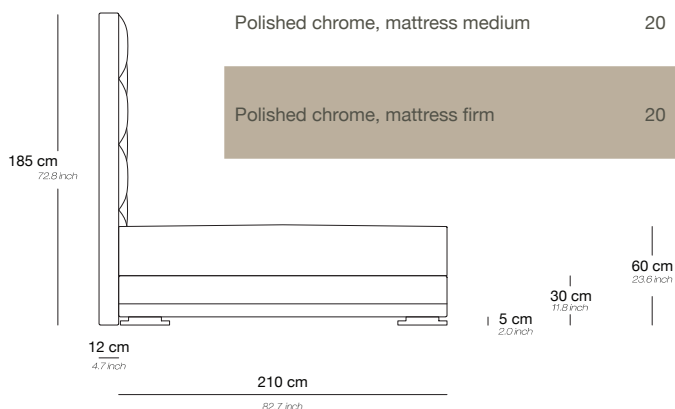

Bed 180/210

Base / Feet / Finish	Fabric (m)	Leather (m²)	Note
Polished chrome, mattress medium	20	40	Incl. headboard, boxspring and mattress
Polished chrome, mattress firm	20	40	Incl. headboard, boxspring and mattress