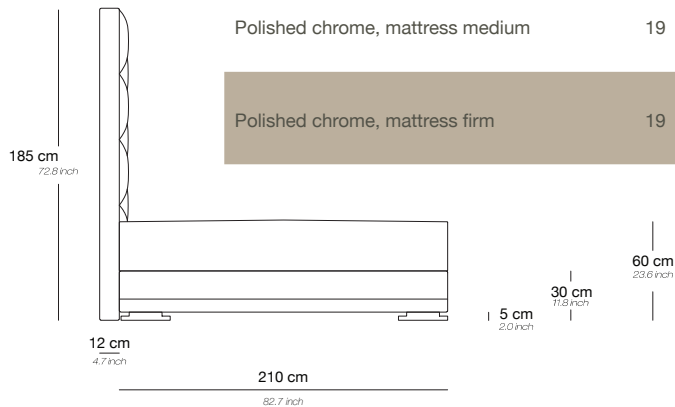

VENDÔME

PRODUCT INFORMATION - BEDS

Boxspring	Medium-density fibreboard (MDF), silicone fiber, pocket spring and felt padding
Mattress loft	Latex core, pocket system. Reversible top layer: silk on one side and camel hair on the other side Mattress available in medium or firm
Headboard	Medium-density fibreboard panel, styrofoam, foam, lining and fabric
Feet	Polished chrome

Bed 160/210

Base / Feet / Finish	Fabric (m)	Leather (m²)	Note
Polished chrome, mattress medium	19	38	Incl. headboard, boxspring and mattress
Polished chrome, mattress firm	19	38	Incl. headboard, boxspring and mattress