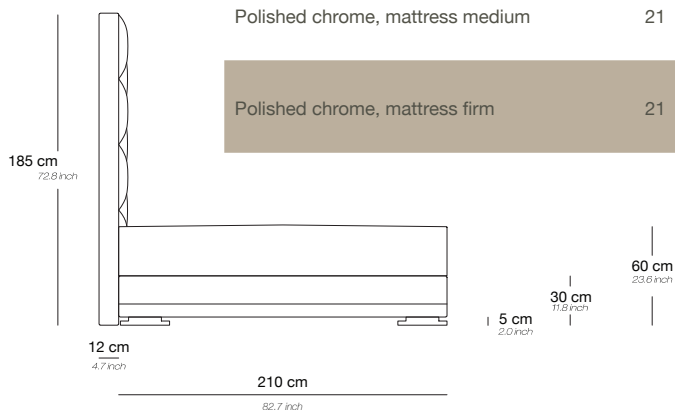

Bed 200/210

Base / Feet / Finish	Fabric (m)	Leather (m²)	Note
Polished chrome, mattress medium	21	42	Incl. headboard, boxspring and mattress
Polished chrome, mattress firm	21	42	Incl. headboard, boxspring and mattress