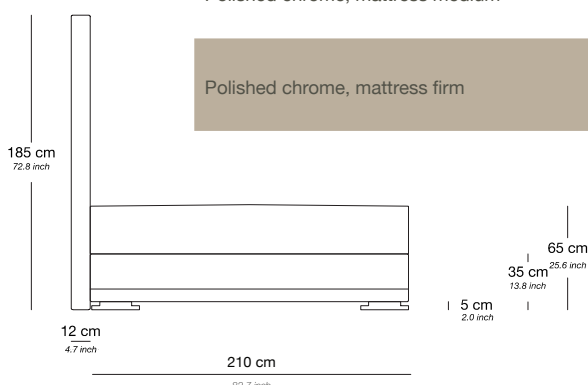

Bed 200/210

Base / Feet / Finish	Fabric (m)	Leather (m²)	Note
Polished chrome, mattress medium	20	40	Incl. headboard, boxspring and mattress
Polished chrome, mattress firm	20	40	Incl. headboard, boxspring and mattress