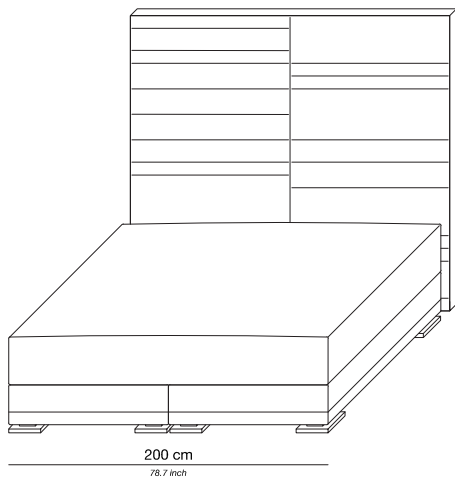

Bed 200/200

Base / Feet / Finish	Fabric (m)	Leather (m²)	Note
Polished chrome, mattress medium	19	38	Incl. headboard, boxspring and mattress
Polished chrome, mattress firm	19	38	Incl. headboard, boxspring and mattress