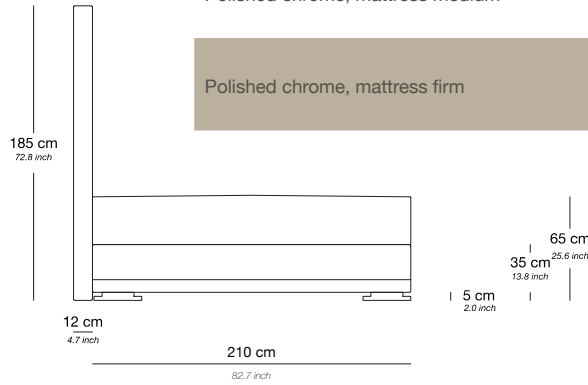

VICEROY

PRODUCT INFORMATION - BEDS

Boxspring	Medium-density fibreboard (MDF), silicone fiber, pocket spring and felt padding
Mattress loft	Latex core, pocket system. Reversible top layer: silk on one side and camel hair on the other side Mattress available in medium or firm
Headboard	Medium-density fibreboard panel, styrofoam, foam, lining and fabric
Feet	Polished chrome

Bed 160/210

Base / Feet / Finish	Fabric (m)	Leather (m²)	Note
Polished chrome, mattress medium	17	34	Incl. headboard, boxspring and mattress
Polished chrome, mattress firm	17	34	Incl. headboard, boxspring and mattress