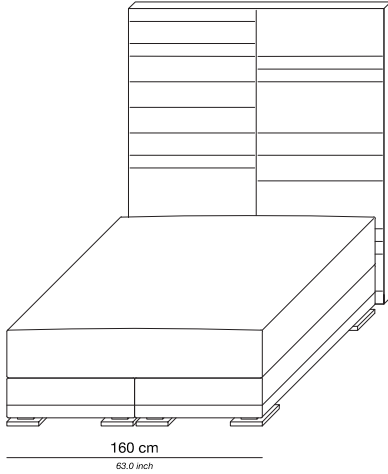

VICEROY

PRODUCT INFORMATION - BEDS

Boxspring	Medium-density fibreboard (MDF), silicone fiber, pocket spring and felt padding
Mattress loft	Latex core, pocket system. Reversible top layer: silk on one side and camel hair on the other side Mattress available in medium or firm
Headboard	Medium-density fibreboard panel, styrofoam, foam, lining and fabric
Feet	Polished chrome

Bed 160/210

Base / Feet / Finish	Fabric (m)	Leather (m²)	Note
Polished chrome, mattress medium	17	34	Incl. headboard, boxspring and mattress
Polished chrome, mattress firm	17	34	Incl. headboard, boxspring and mattress