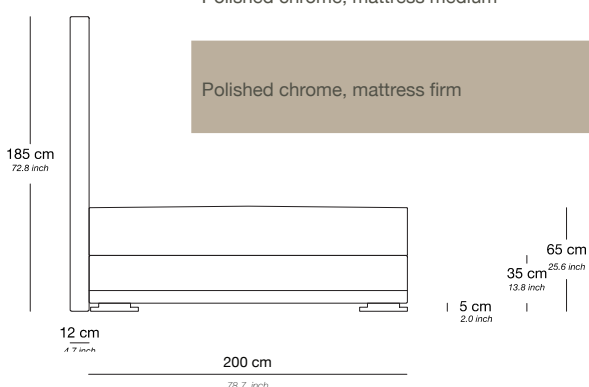

Bed 200/200

Base / Feet / Finish	Fabric (m)	Leather (m²)	Note
Polished chrome, mattress medium	19	38	Incl. headboard, boxspring and mattress
Polished chrome, mattress firm	19	38	Incl. headboard, boxspring and mattress