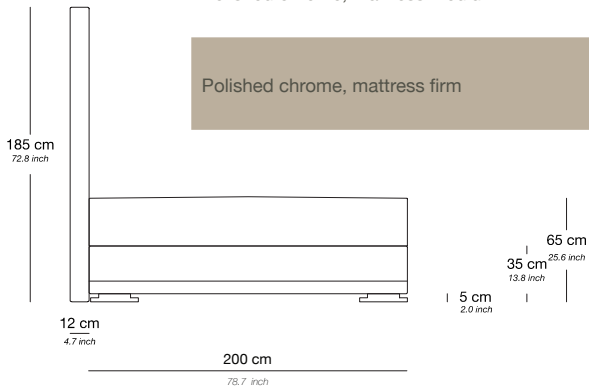

Bed 180/200

Base / Feet / Finish	Fabric (m)	Leather (m²)	Note
Polished chrome, mattress medium	17	34	Incl. headboard, boxspring and mattress
Polished chrome, mattress firm	17	34	Incl. headboard, boxspring and mattress