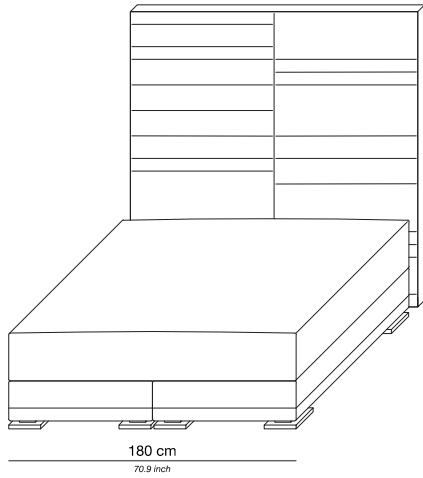

Bed 180/200

Base / Feet / Finish	Fabric (m)	Leather (m²)	Note
Polished chrome, mattress medium	17	34	Incl. headboard, boxspring and mattress
Polished chrome, mattress firm	17	34	Incl. headboard, boxspring and mattress