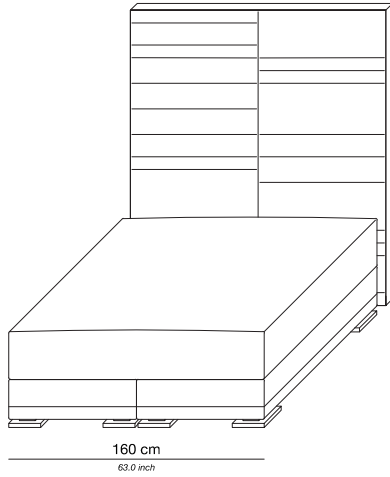

VICEROY

PRODUCT INFORMATION - BEDS

Boxspring	Medium-density fibreboard (MDF), silicone fiber, pocket spring and felt padding
Mattress loft	Latex core, pocket system. Reversible top layer: silk on one side and camel hair on the other side Mattress available in medium or firm
Headboard	Medium-density fibreboard panel, styrofoam, foam, lining and fabric
Feet	Polished chrome

Bed 160/200

Base / Feet / Finish	Fabric (m)	Leather (m²)	Note
Polished chrome, mattress medium	16	32	Incl. headboard, boxspring and mattress
Polished chrome, mattress firm	16	32	Incl. headboard, boxspring and mattress