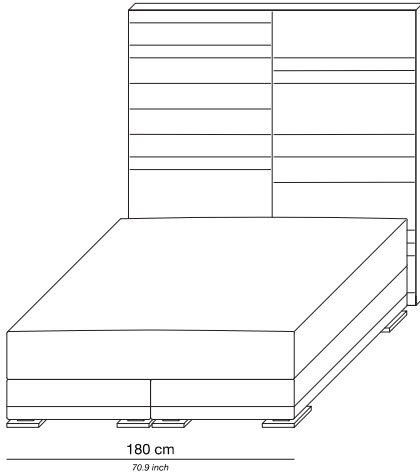

Bed 180/210

Base / Feet / Finish	Fabric (m)	Leather (m²)	Note
Polished chrome, mattress medium	18	36	Incl. headboard, boxspring and mattress
Polished chrome, mattress firm	18	36	Incl. headboard, boxspring and mattress