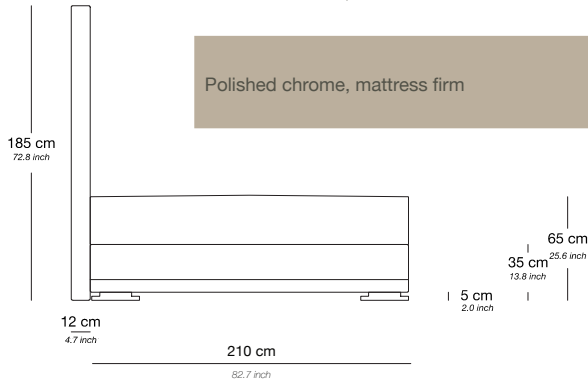

Bed 180/210

Base / Feet / Finish	Fabric (m)	Leather (m²)	Note
Polished chrome, mattress medium	18	36	Incl. headboard, boxspring and mattress
Polished chrome, mattress firm	18	36	Incl. headboard, boxspring and mattress