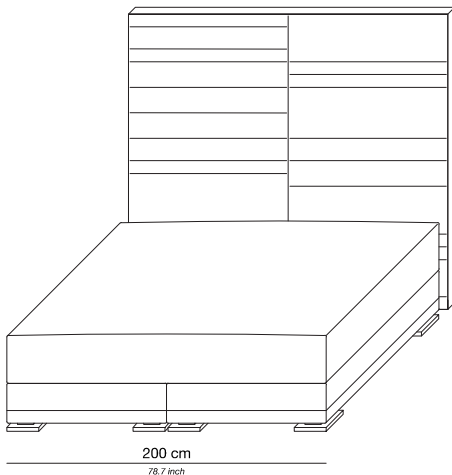

Bed 200/210

Base / Feet / Finish	Fabric (m)	Leather (m²)	Note
Polished chrome, mattress medium	20	40	Incl. headboard, boxspring and mattress
Polished chrome, mattress firm	20	40	Incl. headboard, boxspring and mattress