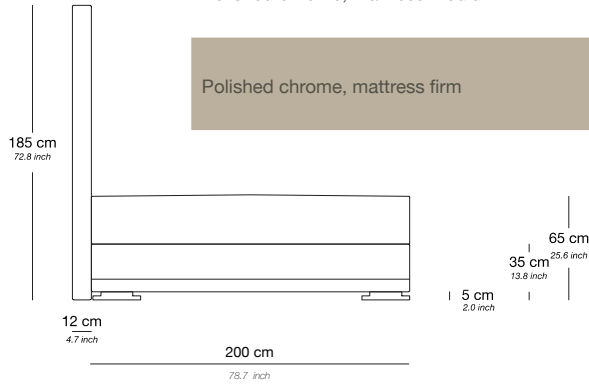

VICEROY

ERIC KUSTER®
METROPOLITAN LUXURY

VICEROY

PRODUCT INFORMATION - BEDS

Boxspring	Medium-density fibreboard (MDF), silicone fiber, pocket spring and felt padding
Mattress loft	Latex core, pocket system. Reversible top layer: silk on one side and camel hair on the other side Mattress available in medium or firm
Headboard	Medium-density fibreboard panel, styrofoam, foam, lining and fabric
Feet	Polished chrome

Bed 160/200

Base / Feet / Finish	Fabric (m)	Leather (m ²)	Note
Polished chrome, mattress medium	16	32	Incl. headboard, boxspring and mattress
Polished chrome, mattress firm	16	32	Incl. headboard, boxspring and mattress