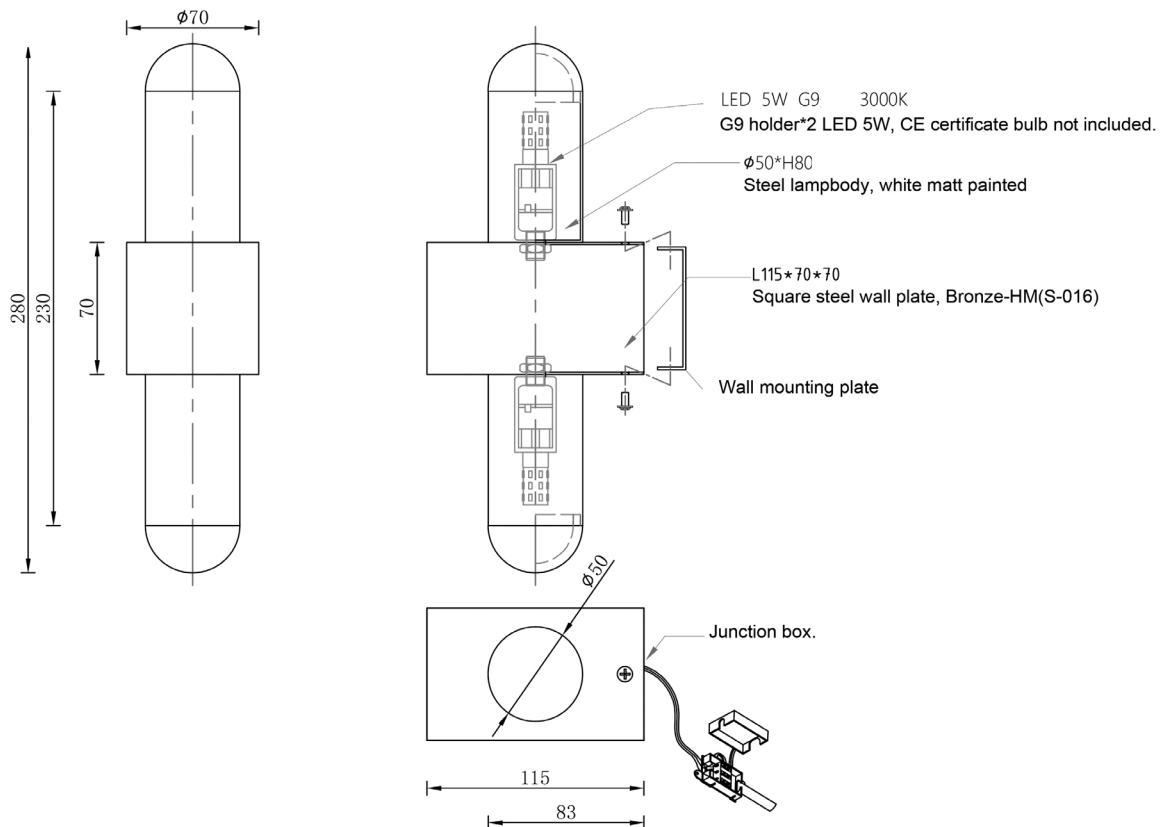

SQUARE IN CIRCLE
S T U D I O

BLOCK – WALL LIGHT

REF WL 001

A clean and simple wall light inspired by the Bauhaus approach, which focuses on geometric forms. The Bauhaus school studied the art world, where Cubist artists, such as Picasso, Braque and Gris, were breaking down objects into their basic geometric forms – cones, cubes & spheres. Square in Circle Studio was inspired by this approach and developed a tubular wall light that is separated in the centre with a metal cube block. Light is suitable for bathroom use.

MATERIAL:

Electroplated Iron/ hand brushed finish

LIGHT SOURCE:

G9 LED

WATTAGE:

5W

FINISH:

White powder coated metal/ white diffuser/ Dark bronze
(Other finishes available)

VOLTAGE:

220V,

COLOUR :

3000K (warm white)

NET WEIGHT:

0.6kg

1.3lb

DIMENSION :

Height	280mm
Width	70mm
Projection	115mm
Shade Dia	50mm

INFO@CKSCollective.COM

CKS
COLLECTIVE

WWW.CKSCollective.COM