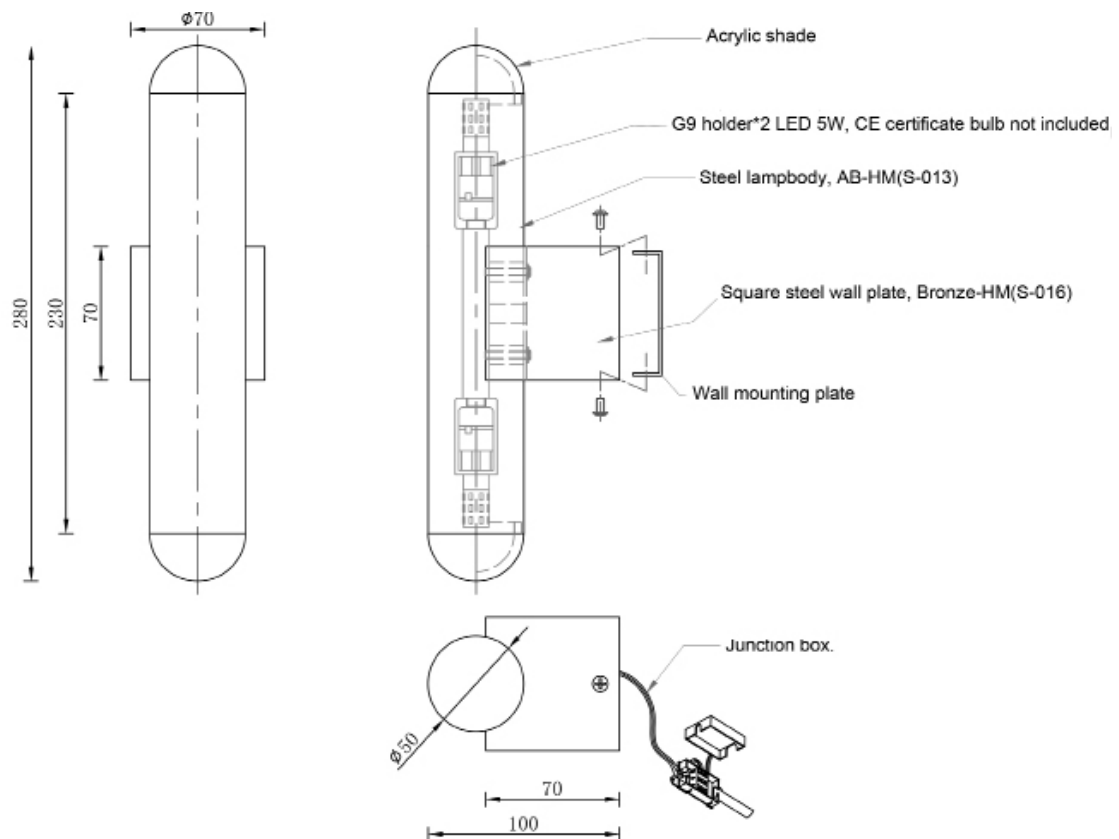

SQUARE IN CIRCLE
S T U D I O

VECTOR – WALL LIGHT

REF WL 002

Minimalistic brushed brass wall light with a light source positioned on both ends. The light is connected to the brass back plate, which gives the impression of a floating object. Light is suitable for bathroom use.

MATERIAL:

Electroplated Iron/ hand brushed finish

FINISH:

Brushed brass/ white acrylic/ Dark bronze
(Other finishes available)

DIMENSION :

Height	280mm
Width	70mm
Projection	100mm
Shade Dia	50mm

LIGHT SOURCE:

G9 LED

WATTAGE:

5W

VOLTAGE:

220V,

COLOUR :

3000K (warm white)

NET WEIGHT: