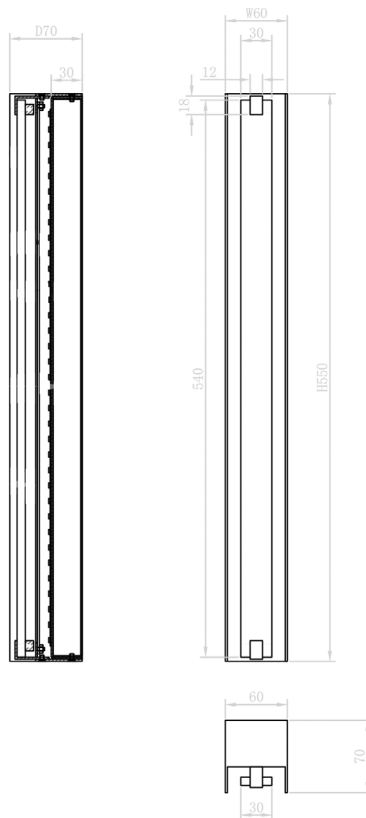

SQUARE IN CIRCLE
S T U D I O

DOUBLE LINE – WALL LIGHT

REF WL 028

A tall, wall light with stone strip at centre and medium bronze frame. The light diffuses softly through the alabaster marble and illuminates spaces with a calm ambience. Light is suitable for bathroom use.

MATERIAL:
Electroplated brass/ hand brushed finish

FINISH:
Medium bronze/ Alabaster marble
(Other finishes available)

DIMENSION :
Width 60mm
Height 550mm
Projection 70mm

LIGHT SOURCE: Integrated LED module

WATTAGE: 10W

VOLTAGE: 230V

COLOUR : 3000K

NET WEIGHT: 3kg
IP44 RATED

INFO@CKSCollective.COM

WWW.CKSCollective.COM