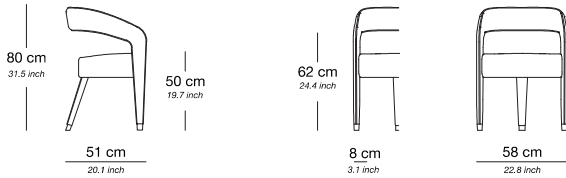

WALDORF

PRODUCT INFORMATION - DINING ARMCHAIR

Frame	Solid beechwood
Frame padding	Webbing with medium cold foam
Base	Cold foam 90561
Seat cushion(s)	Nosag feathers with Pantera 50160 (cold foam)
Feet	Solid beechwood
	Footrest in matte brass or gunmetal (high dining chair)

Dining Armchair

Base / Feet / Finish	Fabric (m)	Leather (m²)	Note
Upholstered	2,5	5	-