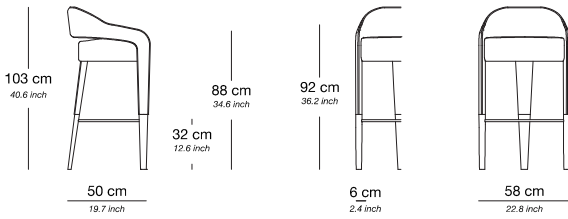

WALDORF

ERIC KUSTER®
METROPOLITAN LUXURY

WALDORF

PRODUCT INFORMATION - HIGH DINING CHAIR

Frame	Solid beechwood
Frame padding	Webbing with medium cold foam
Base	Cold foam 90561
Seat cushion(s)	Nosag feathers with Pantera 50160 (cold foam)
Feet	Solid beechwood
	Footrest in matte brass or gunmetal (high dining chair)

High dining chair

Base / Feet / Finish	Fabric (m)	Leather (m ²)	Note
Full upholstered, matte brass	2,8	5,6	Various seat height possible
Full upholstered, gunmetal	2,8	5,6	Various seat height possible