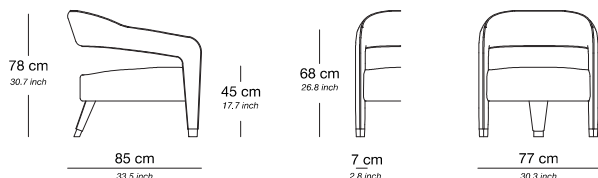

WALDORF

PRODUCT INFORMATION - LOUNGE CHAIR

Frame	Solid beechwood
Frame padding	Webbing with medium cold foam
Base	Cold foam 90561
Seat cushion(s)	Nosag feathers with Pantera 50160 (cold foam)
Feet	Solid beechwood
	Footrest in matte brass or gunmetal (high dining chair)

Lounge Chair

Base / Feet / Finish	Fabric (m)	Leather (m²)	Note
Upholstered	5	10	-