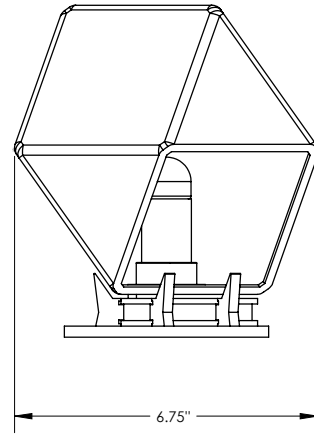

SPECIFICATIONS

Standard Finishes:

Blown Glass: Alabaster White or Smoked Gray

Metal: Blackened Steel, Satin Nickel, Satin Brass, Satin Copper or Satin Bronze

Specifications:

Dimensions: 8" x 6.75" x 7.5" H

20 cm x 17 cm D x 19 cm H

Weight: 5 lbs / 2.27 kg

Light Bulb: E14 BULB 2W cct: 2200K - 120V
E14 BULB 2W cct: 2200K - 220V

Standard Lead time: 8 - 10 weeks

Custom finishes available upon inquiry.

Made and assembled in Canada. Item is UL & CE listed.

STANDARD FINISHES

Double Blown Glass:

Metal: