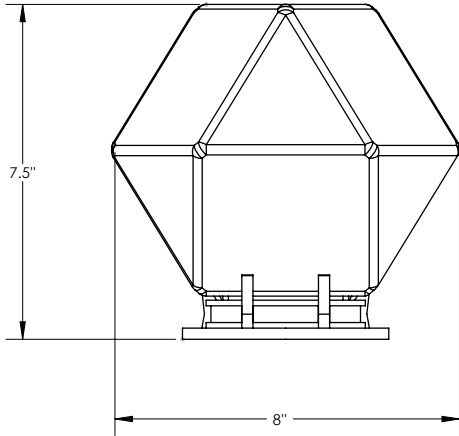

SPECIFICATIONS

Standard Finishes:

Blown Glass: Alabaster White or Smoked Gray

Metal: Blackened Steel, Satin Nickel, Satin Brass, Satin Copper or Satin Bronze

Specifications:

Dimensions: 8" x 6.75" x 7.5" H

20 cm x 17 cm D x 19 cm H

Weight: 5 lbs / 2.27 kg

Light Bulb: E14 BULB 2W cct: 2200K - 120V
E14 BULB 2W cct: 2200K - 220V

Standard Lead time: 8 - 10 weeks

Custom finishes available upon inquiry.

Made and assembled in Canada. Item is UL & CE listed.

STANDARD FINISHES

Double Blown Glass:

Metal: