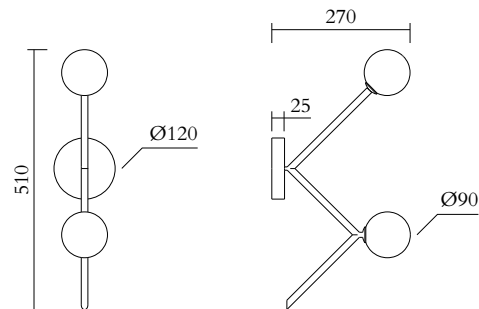

## CABLE LENGHT

1,50 m

## MADE IN

Germany

Sizes in mm. Flat attachments available under request. Variations in colour and size are available for some collections, please contact Areti for more details.

Our collections are hand made and made to order, small irregularities in shape or surface will occur, they are inherent to the hand made process and should not be seen as flaws. For detailed information on any products: [contact@atelierareti.com](mailto:contact@atelierareti.com)